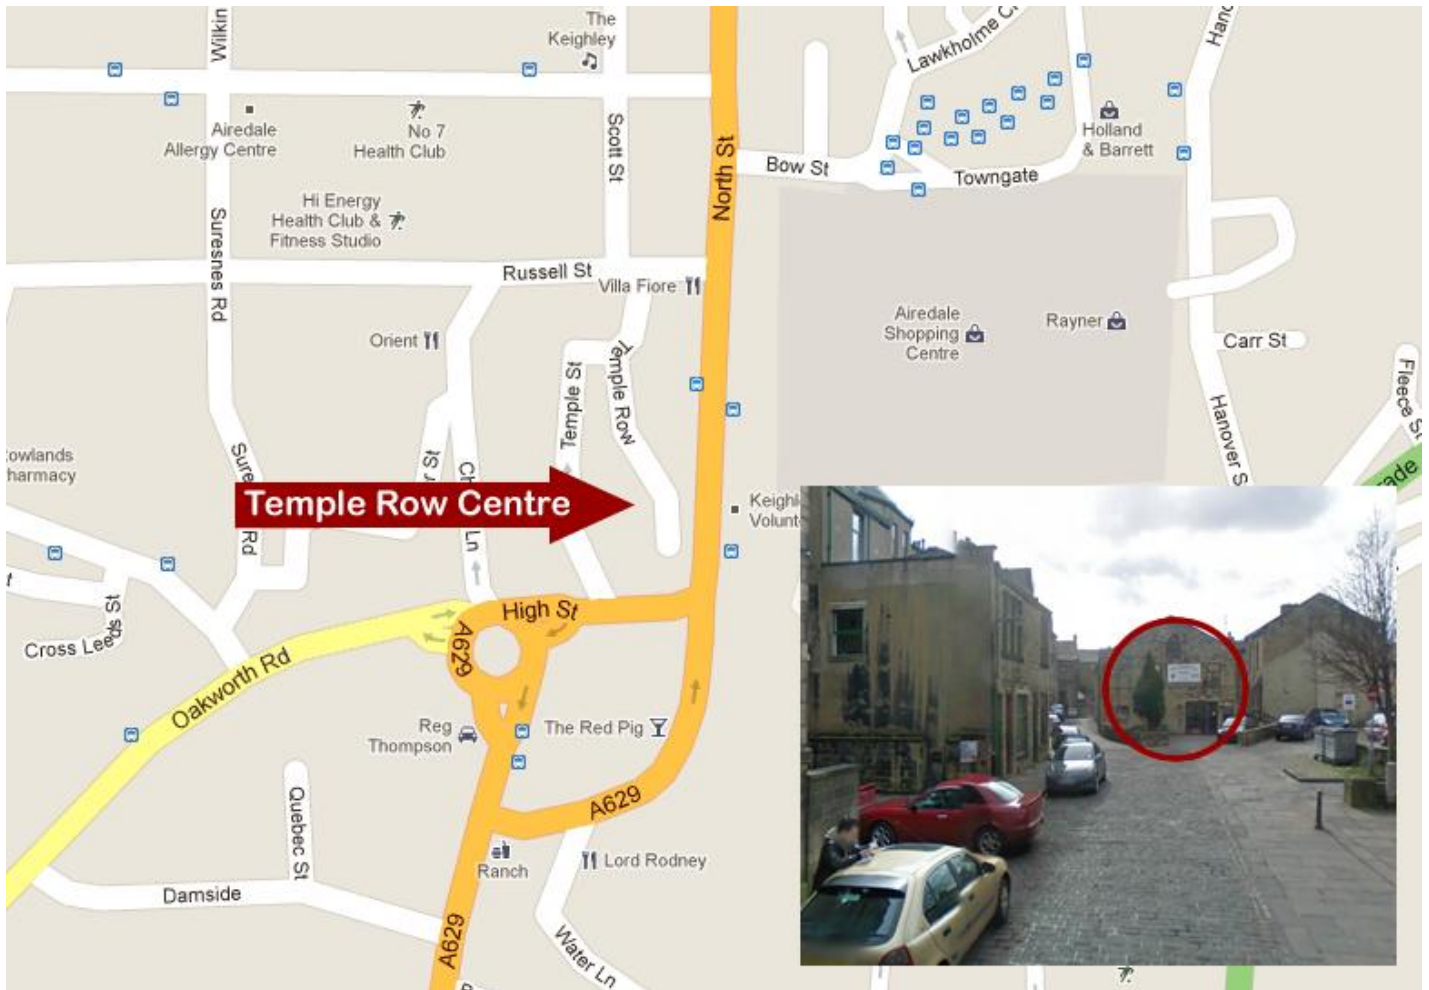

Temple Row Centre Directions

From North Street turn on to Russell Street which is just after the Bus Station traffic lights, once on Russell Street take your immediate first left on to Temple Row then drive down the cobbled road until you see the Temple Row Centre.